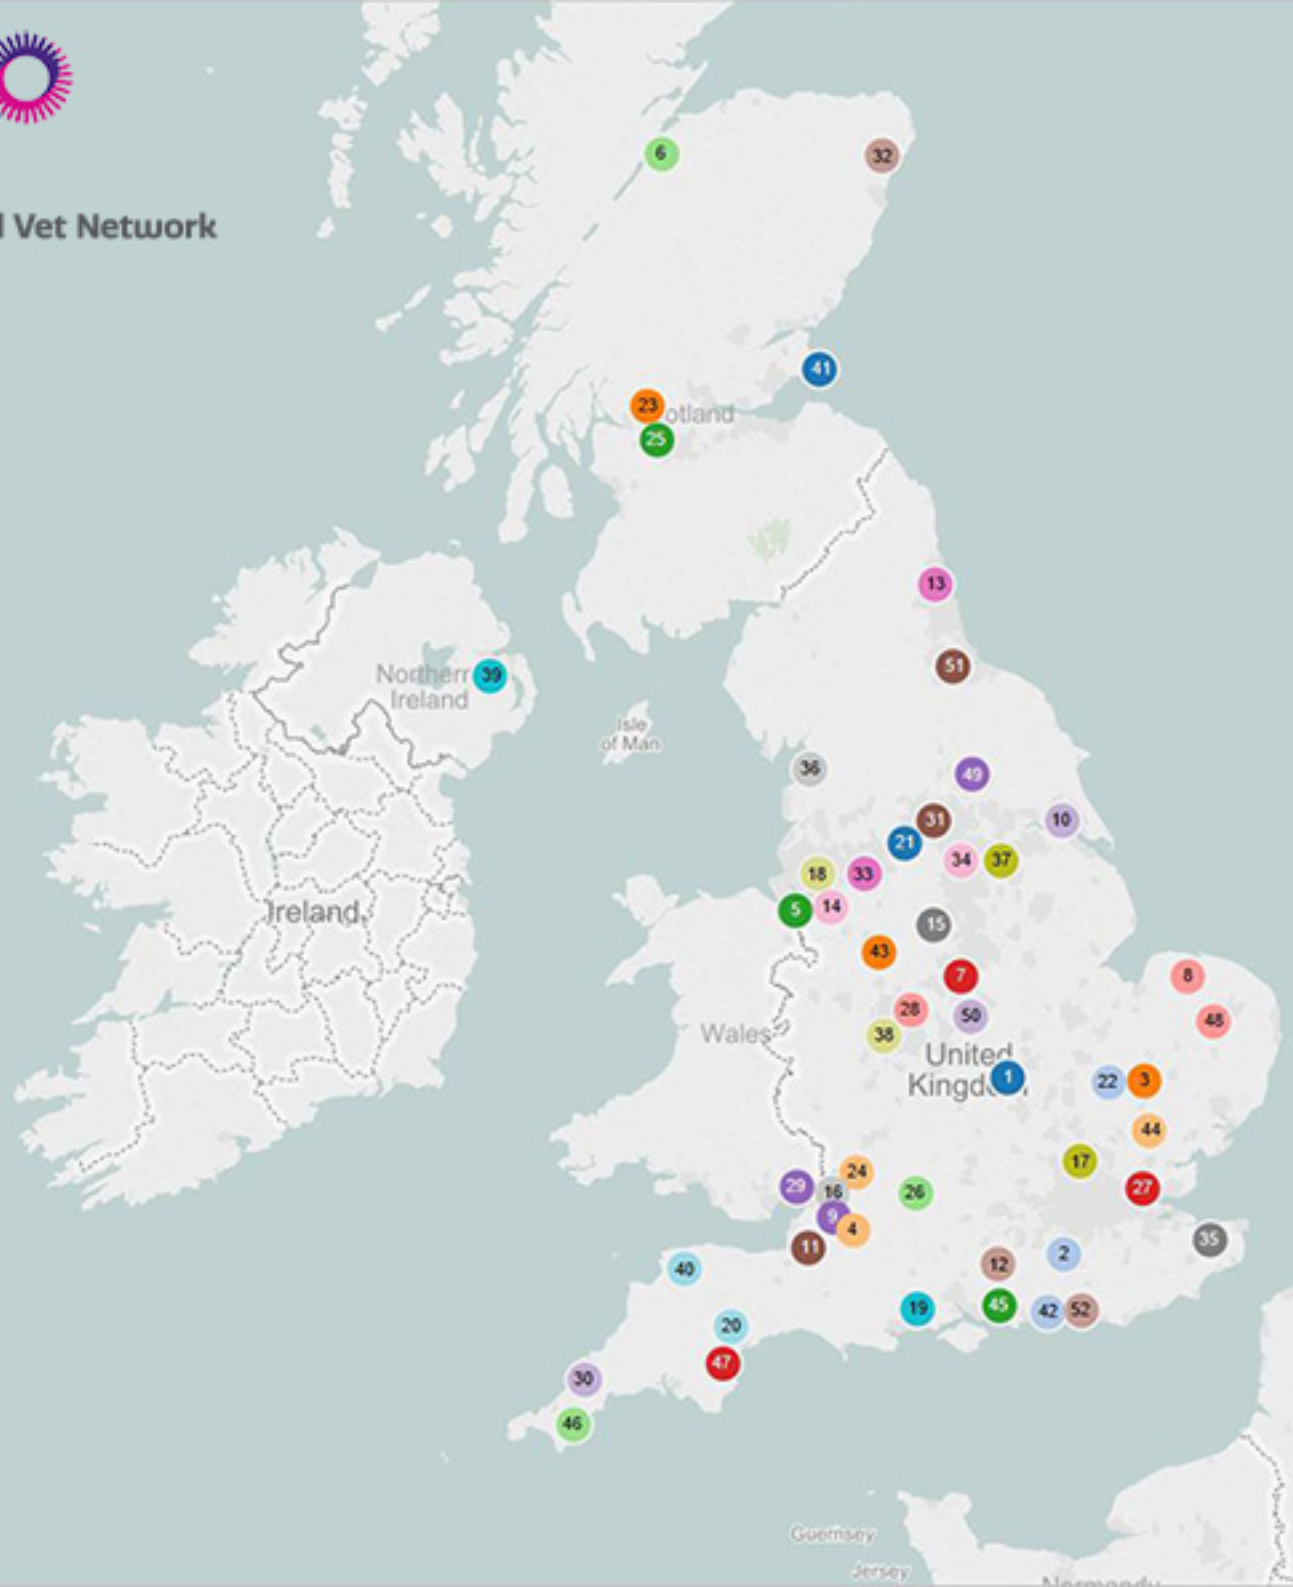

RSA Referral Vet Network

Key	Name of Preferred Practice
1	Abington Park Referrals
2	Anderson Abercromby Veterinary Referr..
3	Animal Health Trust
4	Bath Veterinary Referrals
5	Chestergates Veterinary Specialists
6	Crown Vets
7	Dovecote Veterinary Hospital
8	Grove Referrals
9	Highcroft Veterinary Referrals
10	Kingston Veterinary Group
11	Langford Referrals..
12	Lumbry Park Veterinary Hospital
13	North East Veterinary Referrals ..
14	Oakwood Veterinary Referrals
15	Pride Veterinary Centre..
16	Rowe Referrals
17	Royal Vet College..
18	Rutland House Referrals
19	Southern Counties Veterinary Specialists
20	St Davids Veterinary Hospital
21	Torrington Orthopaedics
22	University Of Cambridge ..
23	University Of Glasgow ..
24	Vale Referrals
25	Vets Now Referrals - Glasgow
26	Vets Now Referrals - Swindon
27	VRCC
28	West Midlands Referrals
29	Alphavet Referrals
30	A30Referrals (Penmellin Vet Group Ltd)
31	Abbey House Veterinary Hospital
32	Aberdeen Veterinary Referrals
33	Animal Medical Centre Referral Services
34	Animal Medical Centre Referral Services
35	Barton Veterinary Hospital & Surgery
36	Bay Vets Referrals
37	Beechwood Veterinary Hospital
38	Blacks Veterinary Group
39	Cedar Grove Veterinary Clinic LTD
40	Charter Vets Surgical Referrals
41	East Neuk
42	Grove Lodge Veterinary Group
43	Meir Park Referrals (limetrees)
44	Millennium Veterinary Practice
45	Optivet
46	Rosemullion Veterinary Hospital
47	South Devon Referrals
48	taverham veterinary practice
49	The Minster Veterinary Practice
50	The Park Veterinary Group Ltd
51	Wear Referrals Ltd
52	Wilbury Veterinary Services Ltd